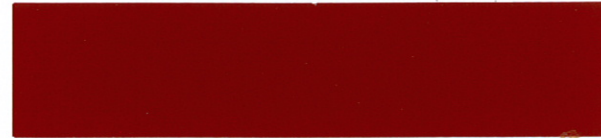

Colours for roofs, driveways, masonry and steel

Ask for it by name.

Old Terracotta

Tuscan Red

Roof Red

Heritage Red

Tamborine

Pale Terracotta

Tuscany

Tile Terracotta

Mid Terracotta

Valencia

Coast Terracotta

Mist Green

Mountain Green

Caulfield Green

Indian Red

Wheat

Apricot

Clay

Colours for roofs, driveways, masonry and steel

Ask for it by name.

Chocolate

Mission Brown