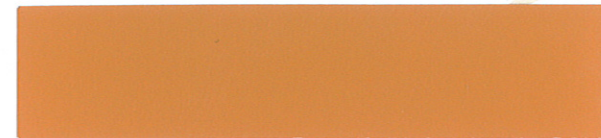

Colours for roofs, driveways, masonry and steel

Ask for it by name.

Old Terracotta

Tuscan Red

Roof Red

Heritage Red

Tamborine

Pale Terracotta

Tuscany

Tile Terracotta

Mid Terracotta

Valencia

Coast Terracotta

Mist Green

Mountain Green

Caulfield Green

Indian Red

Wheat

Apricot

Clay

Colours for roofs, driveways, masonry and steel

Ask for it by name.

Chocolate

Mission Brown

Merino

Stone

Slate Grey

Gull Grey

Armour Grey

Battleship Grey

Charcoal

Ebony