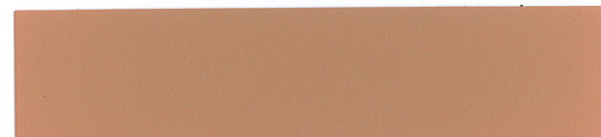

Colours for roofs, driveways, masonry and steel

Ask for it by name.

Old Terracotta

Tuscan Red

Roof Red

Heritage Red

Tamborine

Pale Terracotta

Indian Red

Wheat

Apricot

Clay

Colours for roofs, driveways, masonry and steel

Ask for it by name.

Chocolate

Mission Brown