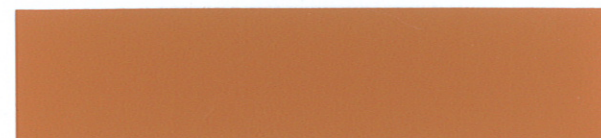

Colours for roofs, driveways, masonry and steel

Ask for it by name.

Old Terracotta

Tuscan Red

Roof Red

Heritage Red

Tamborine

Pale Terracotta

Tuscany

Tile Terracotta

Mid Terracotta

Valencia

Coast Terracotta

Mist Green

Mountain Green

Caulfield Green

Indian Red

Wheat

Apricot

Clay

Colours for roofs, driveways, masonry and steel

Ask for it by name.

Chocolate

Mission Brown

Torres Blue

Mt Blue

Arctic White

Off White

Smooth Cream

Fantan

Silver Screen

Need a specific colour?