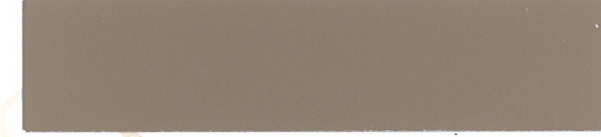

Colours for roofs, driveways, masonry and steel

Ask for it by name.

Old Terracotta

Tuscan Red

Roof Red

Heritage Red

Tamborine

Pale Terracotta

Indian Red

Wheat

Apricot

Clay

Colours for roofs, driveways, masonry and steel

Ask for it by name.

Chocolate

Mission Brown

Merino

Stone

Slate Grey

Gull Grey

Armour Grey

Battleship Grey

Charcoal

Ebony

Torres Blue

Mt Blue

Arctic White

Off White

Smooth Cream

Fantan

Silver Screen

Need a specific colour?