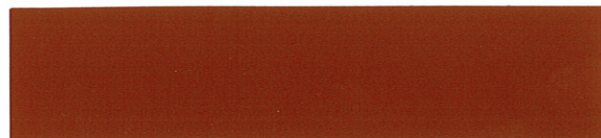

Colours for roofs, driveways, masonry and steel

Ask for it by name.

Old Terracotta

Tuscan Red

Roof Red

Heritage Red

Tamborine

Pale Terracotta

Tuscany

Tile Terracotta

Mid Terracotta

Valencia

Coast Terracotta

Mist Green

Mountain Green

Caulfield Green

Indian Red

Wheat

Apricot

Clay

Colours for roofs, driveways, masonry and steel

Ask for it by name.

Chocolate

Mission Brown

Custom colour matching solutions mean we can easily custom make a colour or match an existing colour.

Bluescope Steel is a registered trademark of John Lysaght Aust. Ltd. These colours approximate the Bluescope Steel pre-painted steel colours. Colours are representative of actual product colours. The appearance may vary subject to surface conditions. All colours are available in Low-Sheen and Gloss.