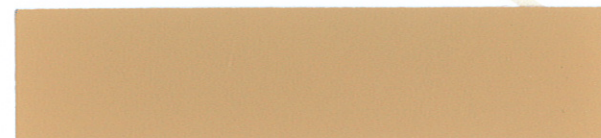

Colours for roofs, driveways, masonry and steel

Ask for it by name.

Old Terracotta

Tuscan Red

Roof Red

Heritage Red

Tamborine

Pale Terracotta

Tuscany

Tile Terracotta

Mid Terracotta

Valencia

Coast Terracotta

Mist Green

Mountain Green

Caulfield Green

Indian Red

Wheat

Apricot

Clay

Colours for roofs, driveways, masonry and steel

Ask for it by name.

Chocolate

Mission Brown

Merino

Stone

Slate Grey

Gull Grey

Armour Grey

Battleship Grey

Charcoal

Ebony